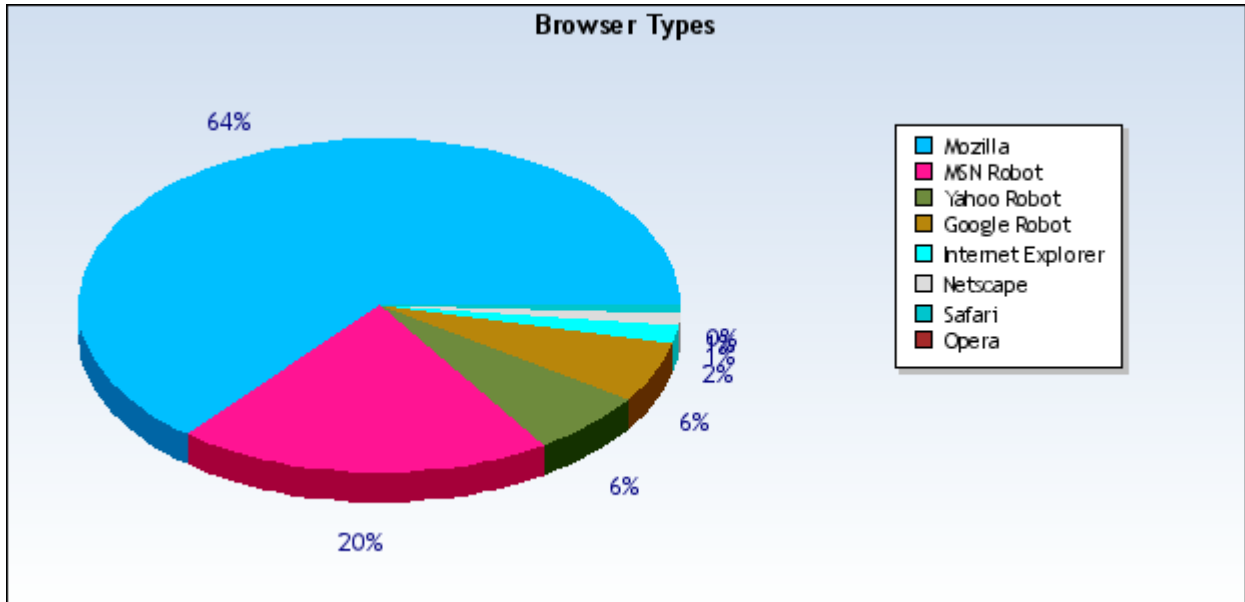

The following data is to be used by Miami University students for educational purposes only. It should not be shared.

Browsers Used by Visitors

LGRace.com

Miami.LGrace.com

LGrace.com

Miami.LGrace.com

Polyglot.LGrace.com