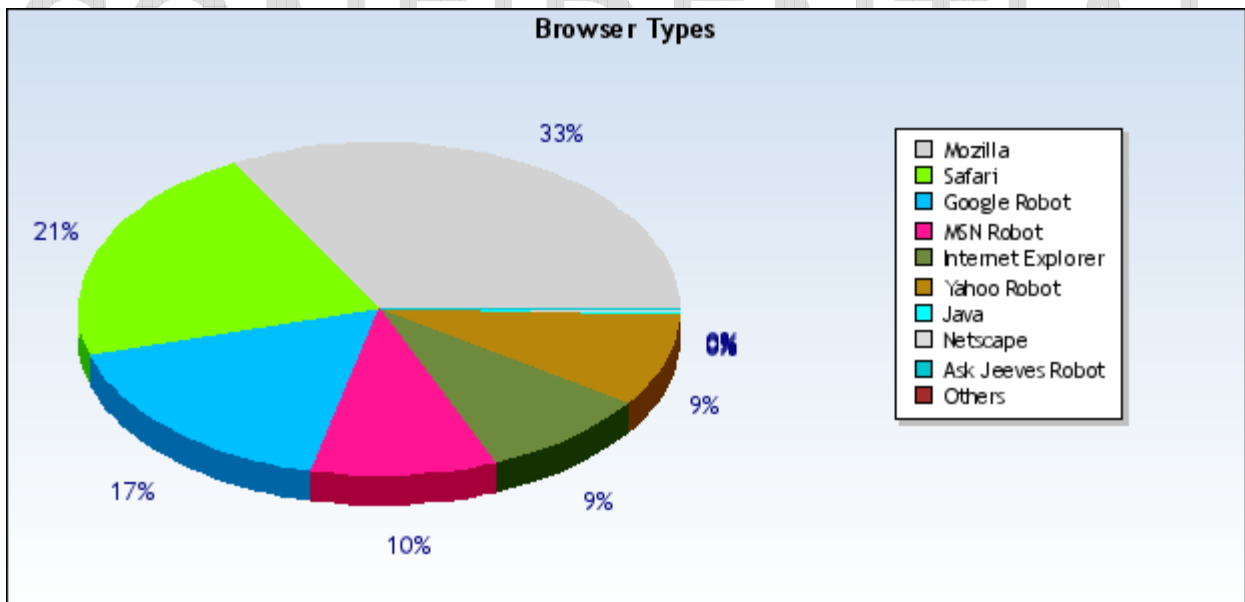

The following data is to be used by Miami University students for educational purposes only. It should not be shared.

Browsers Used by Visitors

LGRace.com

Miami.LGrace.com

LGrace.com

Miami.LGrace.com

Polyglot.LGrace.com