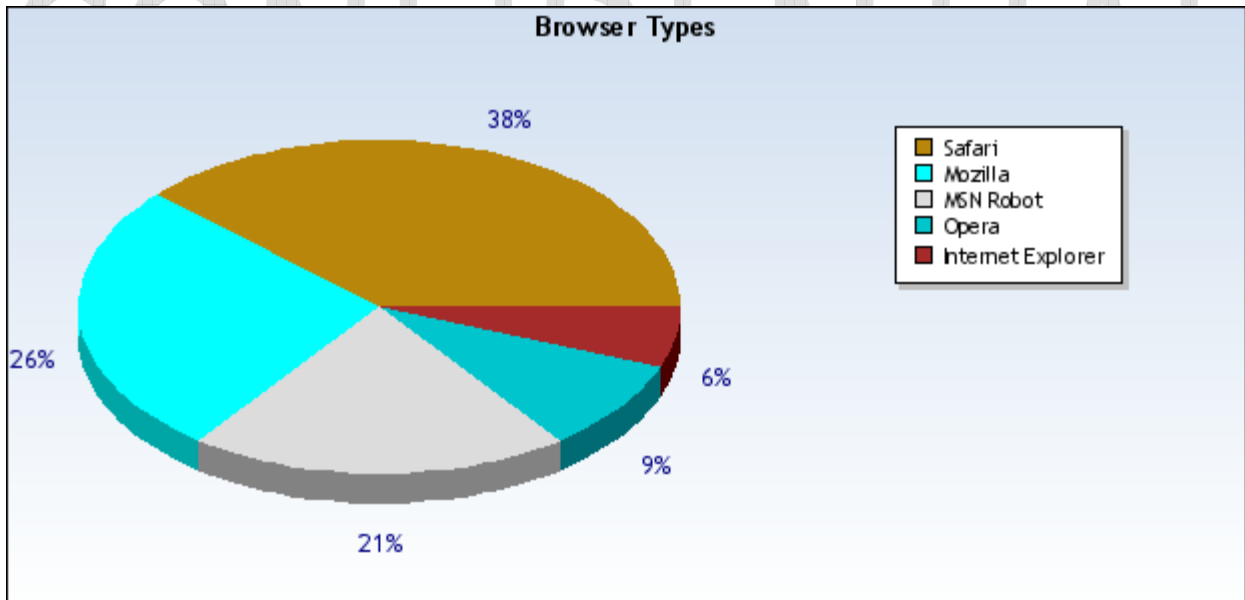

Polyglot.LGrace.com

Rentals