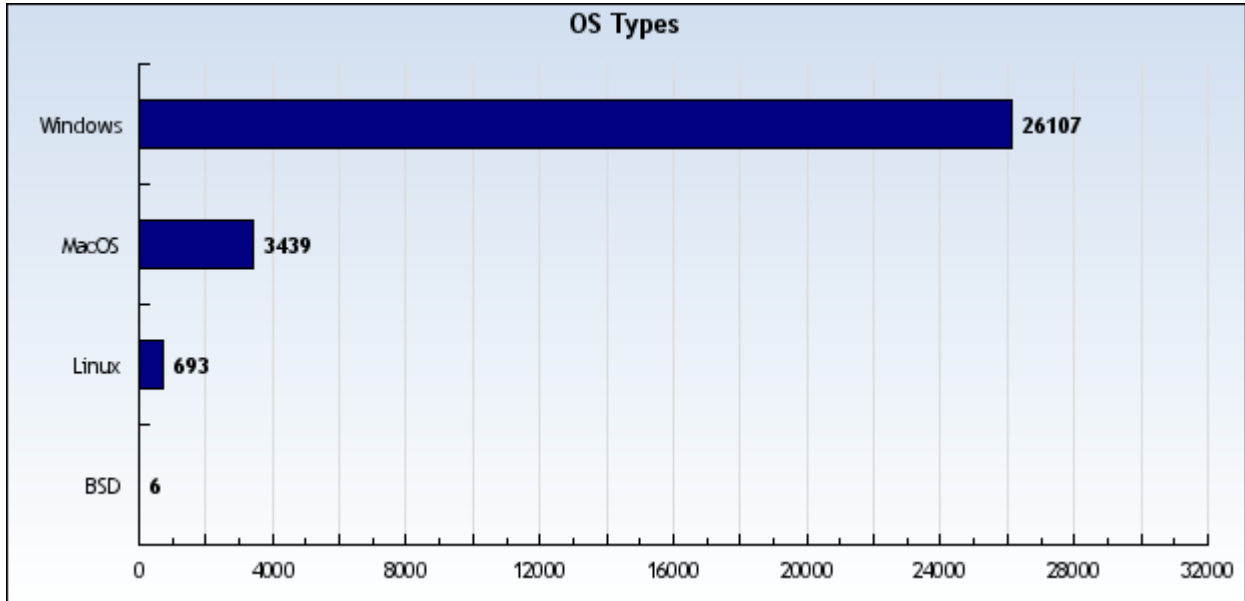

Operating Systems

All LGRace.com sites