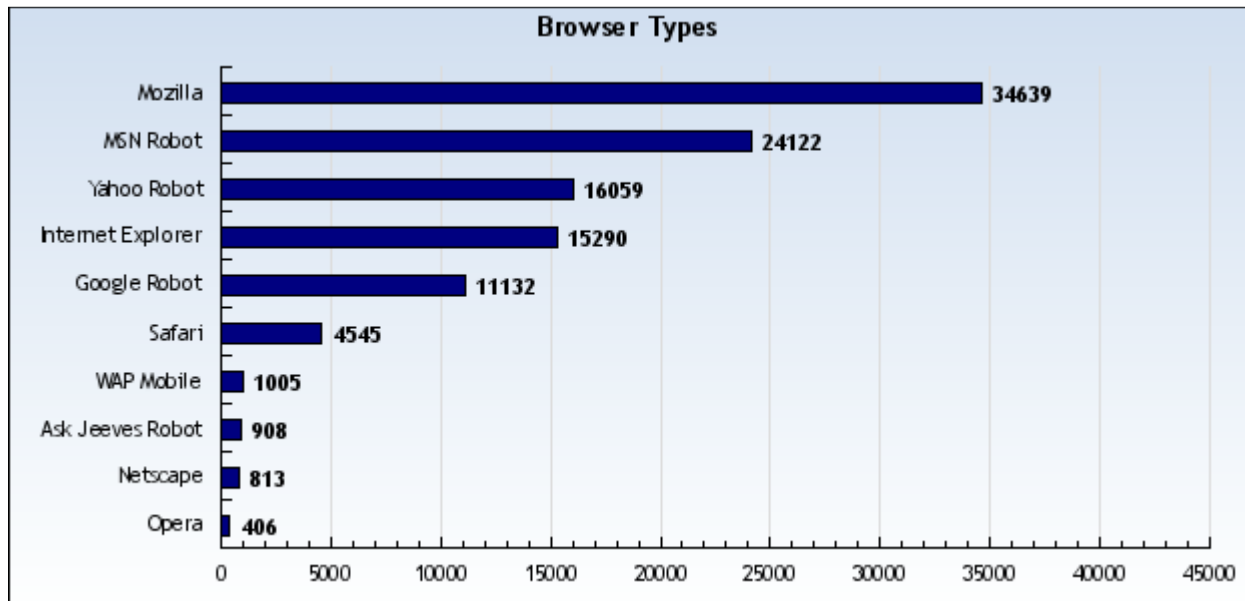

The following data is to be used by Miami University students for educational purposes only. It should not be shared.

Browsers Used by Visitors

LGRace.com

Miami.LGrace.com

LGrace.com

Miami.LGrace.com

Polyglot.LGrace.com