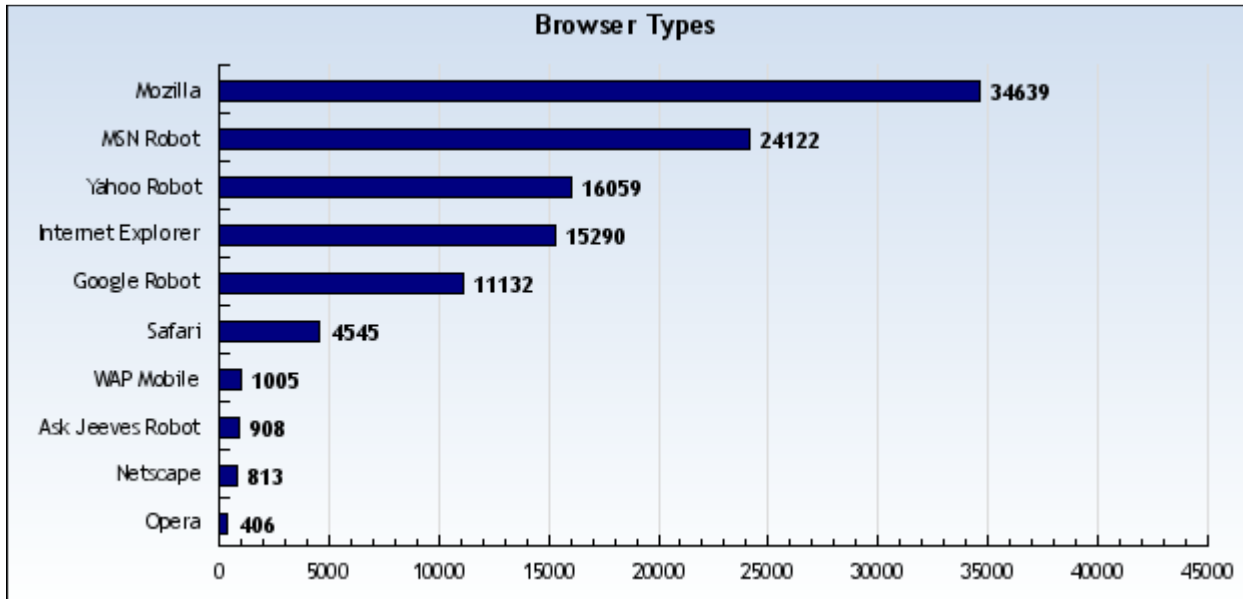

The following data is to be used by Miami University students for educational purposes only. It should not be shared.

Browsers Used by Visitors

LGRace.com

Miami.LGrace.com

LGrace.com

Miami.LGrace.com

Polyglot.LGrace.com