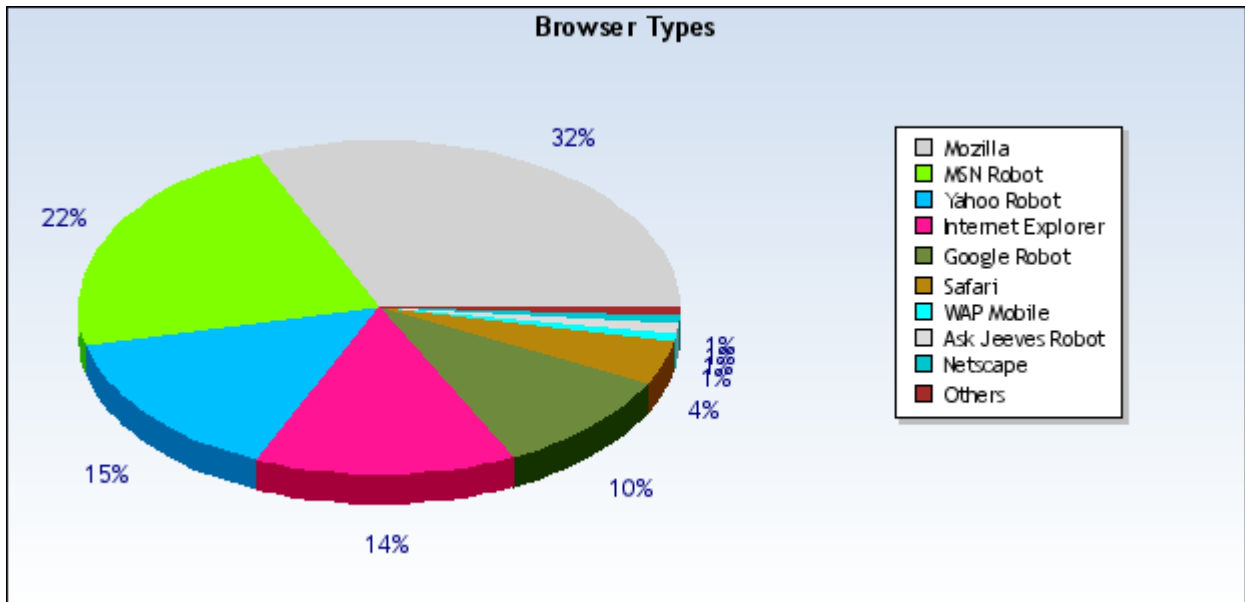

The following data is to be used by Miami University students for educational purposes only. It should not be shared.

Browsers Used by Visitors

LGRace.com

Miami.LGrace.com

LGrace.com

Miami.LGrace.com

Polyglot.LGrace.com