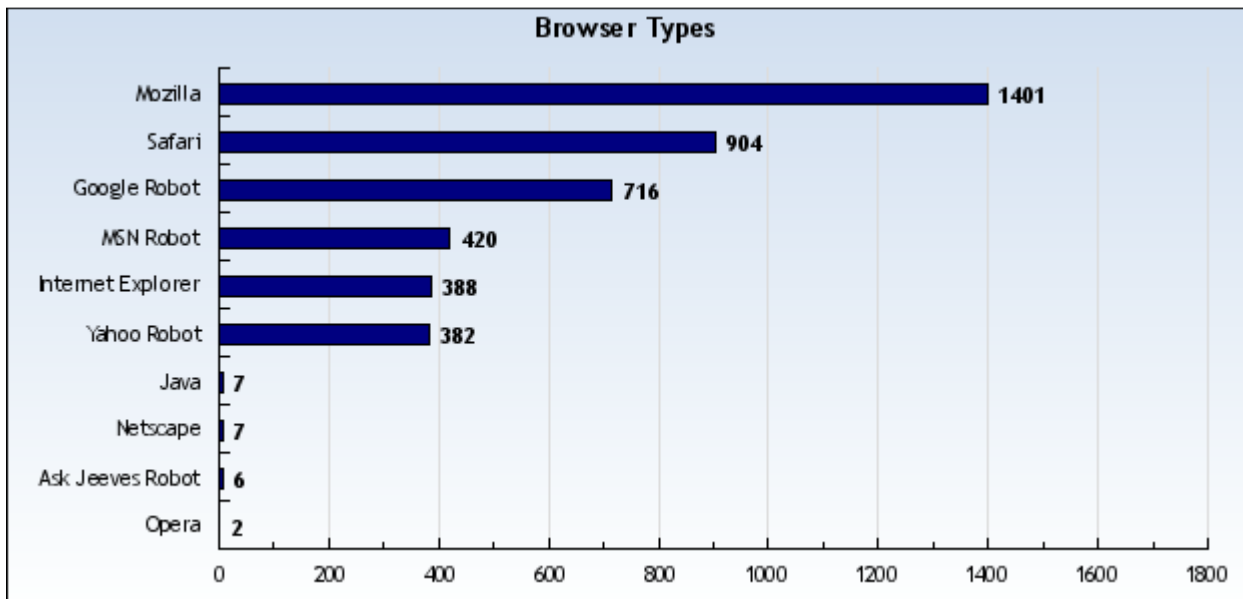

The following data is to be used by Miami University students for educational purposes only. It should not be shared.

Browsers Used by Visitors

LGRace.com

Miami.LGrace.com

LGrace.com

Miami.LGrace.com

Polyglot.LGrace.com