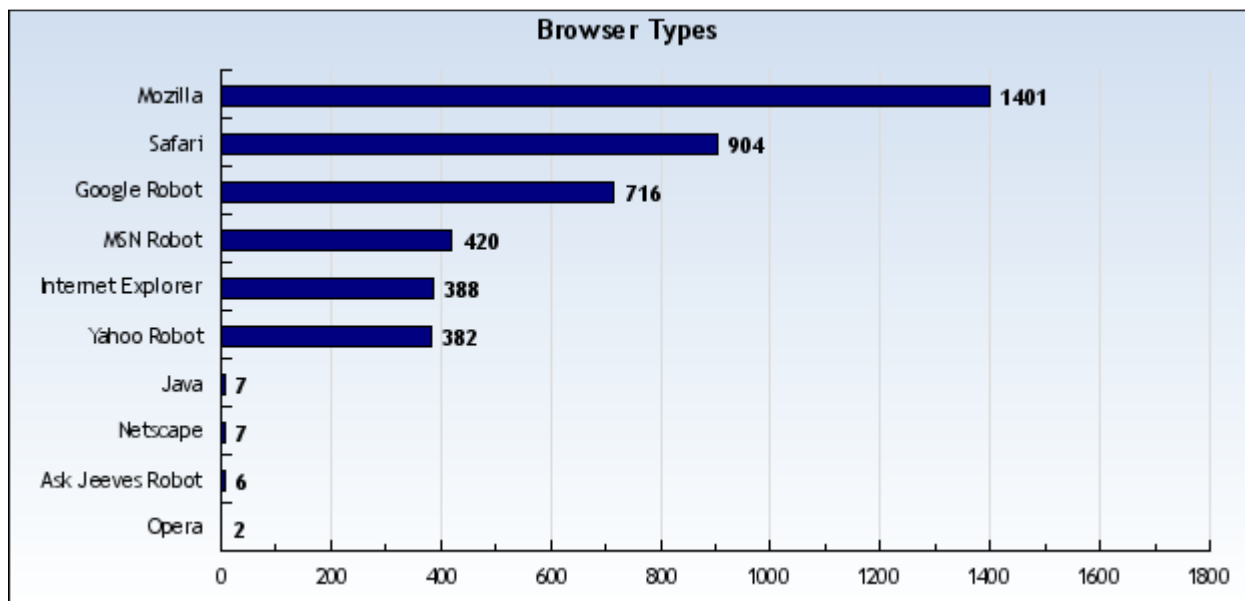

The following data is to be used by Miami University students for educational purposes only. It should not be shared.

Browsers Used by Visitors

LGRace.com

Miami.LGrace.com

LGrace.com

Miami.LGrace.com

Polyglot.LGrace.com