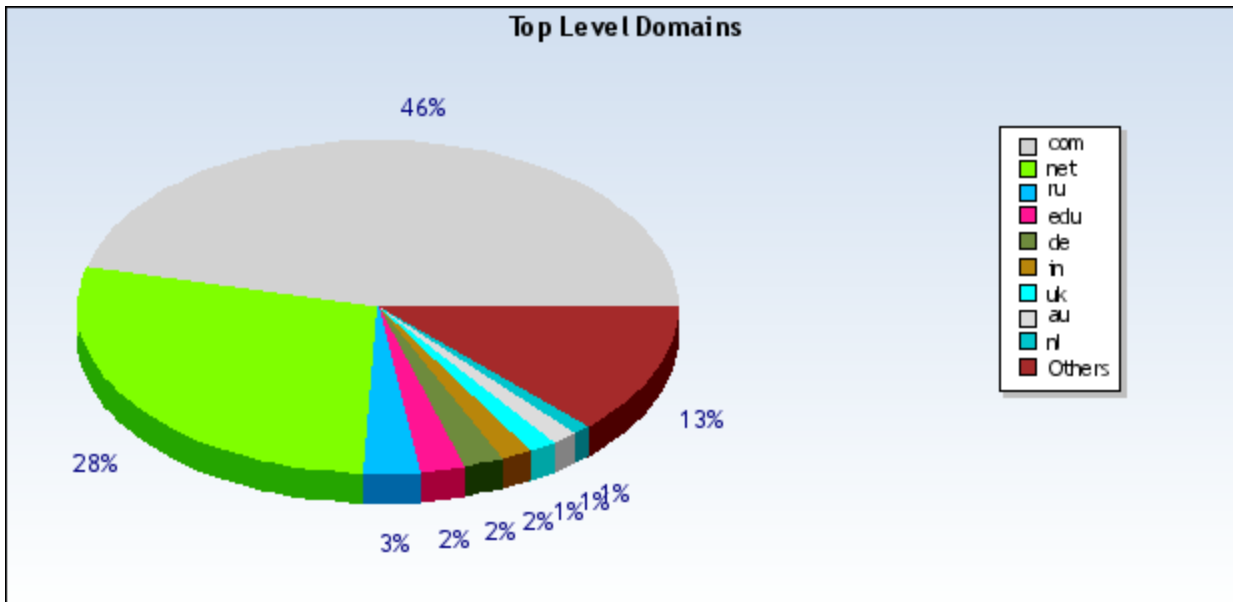

Referer domains: LGrace.com