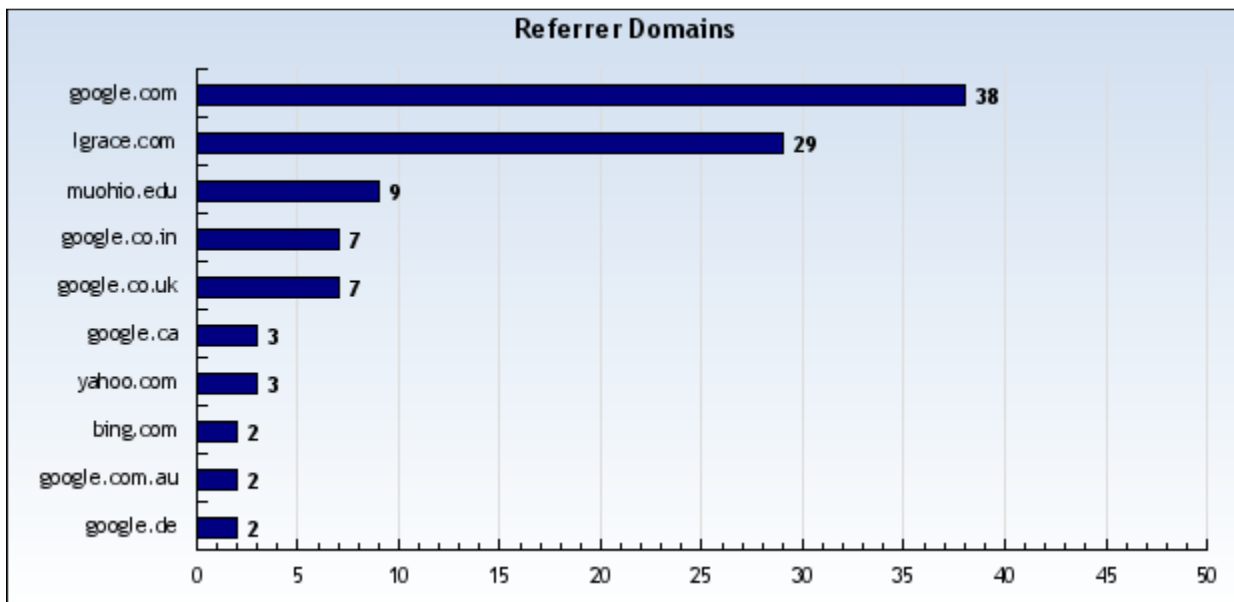

Miami.LGrace.com