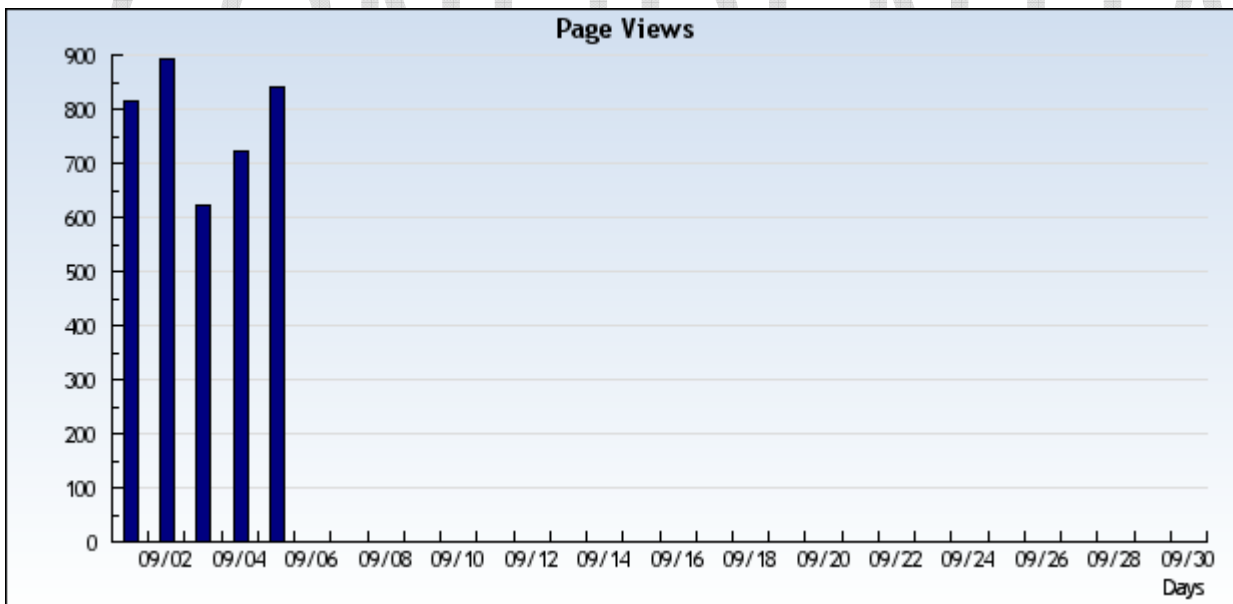

The following data is to be used by Miami University students for educational purposes only. It should not be shared.

Page Impressions for January – September, for all sites in LGrace.com

Page Impression for all sites in LGrace.com for September 9/2/10 to 9/5/10