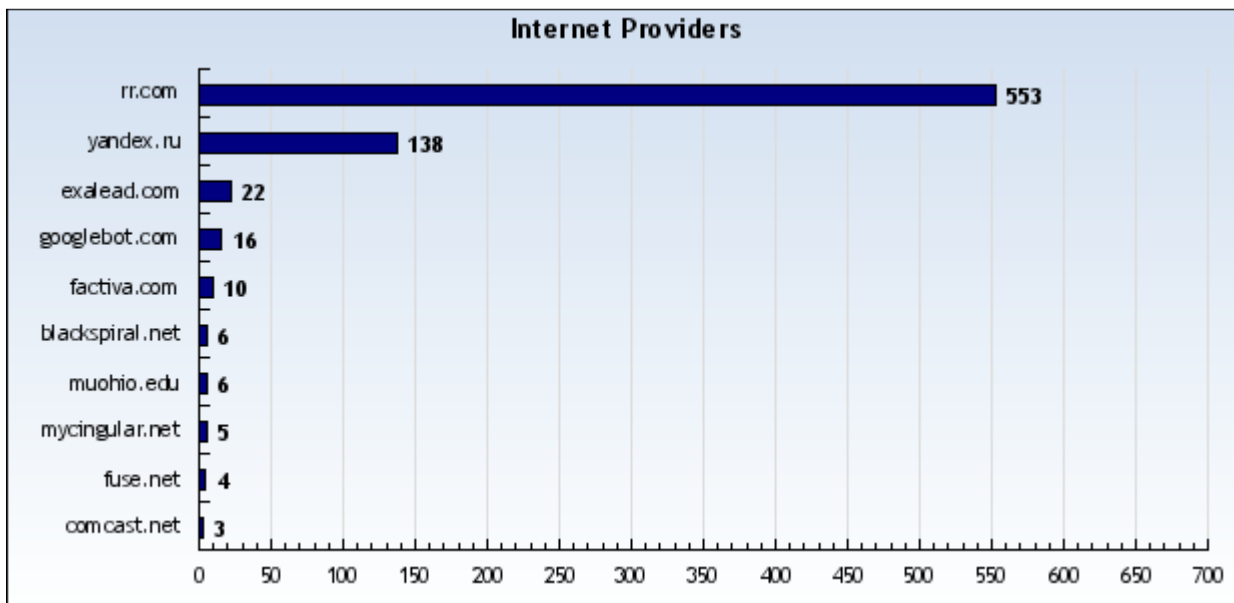

36	blueyonder.co.uk	30	0.31%
37	twtelecom.net	29	0.30%
38	qwest.net	28	0.29%
39	tpnet.pl	28	0.29%
40	hinet.net	27	0.28%
41	mindspring.com	27	0.28%
42	utel.net.ua	27	0.28%
43	maxonline.com.sg	26	0.27%
44	fuse.net	25	0.26%
45	telecomitalia.it	25	0.26%
46	adelphia.net	24	0.25%
47	telus.net	24	0.25%
48	163data.com.cn	23	0.24%
49	ameritech.net	23	0.24%
50	comhem.se	23	0.24%

Basis: 9609 results from 153677 unique visits of which 144068 unknown/could not be evaluated.

ISPs for Miami.LGrace.com