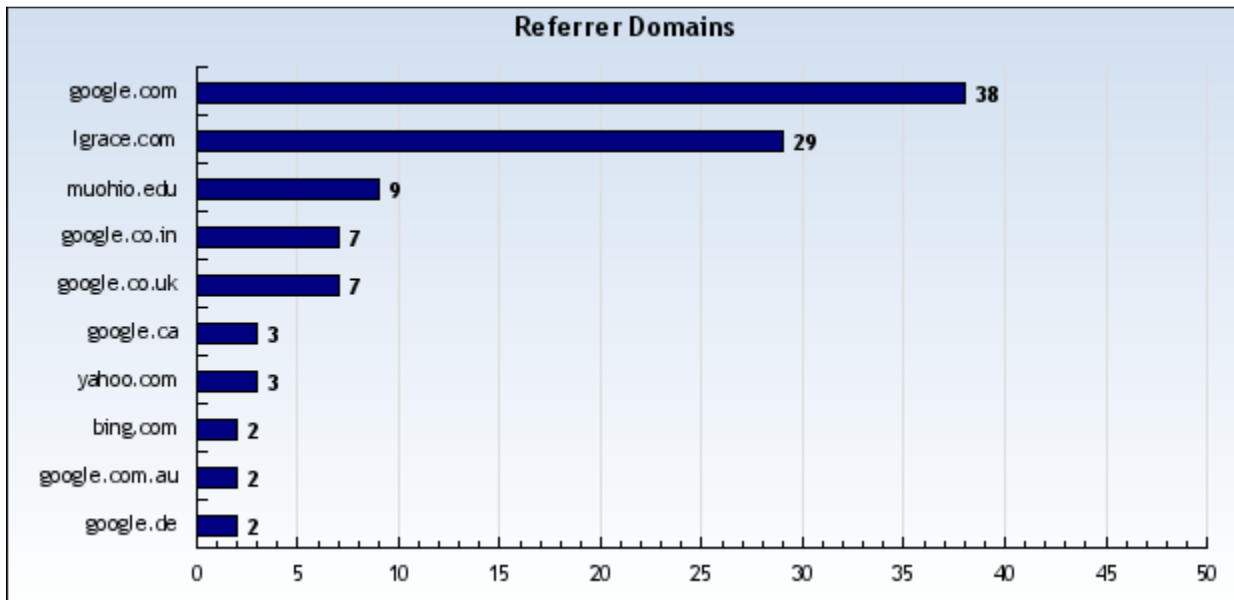

Most Popular Miami.LGrace.com pages in September:

 Rank	 Popular Pages	 Page Views	 %
1	miami.lgrace.com/	97	25.13%
2	miami.lgrace.com/php/opendocuments.php	84	21.76%
3	miami.lgrace.com/documents/IMS222_Interaction_Design_Week_1_reading.html	23	5.96%
4	miami.lgrace.com/documents/IMS222_Design_Images.html	20	5.18%
5	miami.lgrace.com/documents/ims212/2_shortened_intro_to_games_and_play-Ch5_prensky.pdf	19	4.92%
6	miami.lgrace.com/documents/IMS212_The_Design_of_Play_syllabus.pdf	9	2.33%
7	miami.lgrace.com/documents/ims212/	9	2.33%
8	miami.lgrace.com/documents/ims212_presentations_fall_2010.html	9	2.33%
9	miami.lgrace.com/documents/IMS212_Course_Packet_FA_2010.html	8	2.07%
10	miami.lgrace.com/galleries/ims222_midterm/Lindsay_Grace_IMS222_Midterm_websites_Miami_University/	7	1.81%
11	miami.lgrace.com/documents/The_Design_Of_Play_Presentation_Topics.html	6	1.55%
12	miami.lgrace.com/documents/IMS212_Presnetation_Preperation.html	5	1.30%
13	miami.lgrace.com/documents/IMS455_Week_9_changes.html	5	1.30%
14	miami.lgrace.com/documents/ART_355_Makeup_Session.html	4	1.04%
15	miami.lgrace.com/documents/The_Five_Essentials_of_Every_Game.pdf	4	1.04%

Referrer Domains: LGrace.com

Miami.LGrace.com

Referer: Miami.LGrace.com

Rank	Referrer URLs	Unique Visits	%
1	www.google.com/search	26	21.31%
2	www.lgrace.com/teaching_frame.htm	24	19.67%
3	aims.muohio.edu/showcase/	6	4.92%
4	images.google.com/imgres	4	3.28%
5	lgrace.com/teaching_frame.htm	4	3.28%
6	www.google.co.in/imgres	4	3.28%
7	www.google.com/url	4	3.28%
8	aims.muohio.edu/gamejam/resources.html	3	2.46%
9	www.google.co.in/search	3	2.46%
10	www.google.co.uk/search	3	2.46%