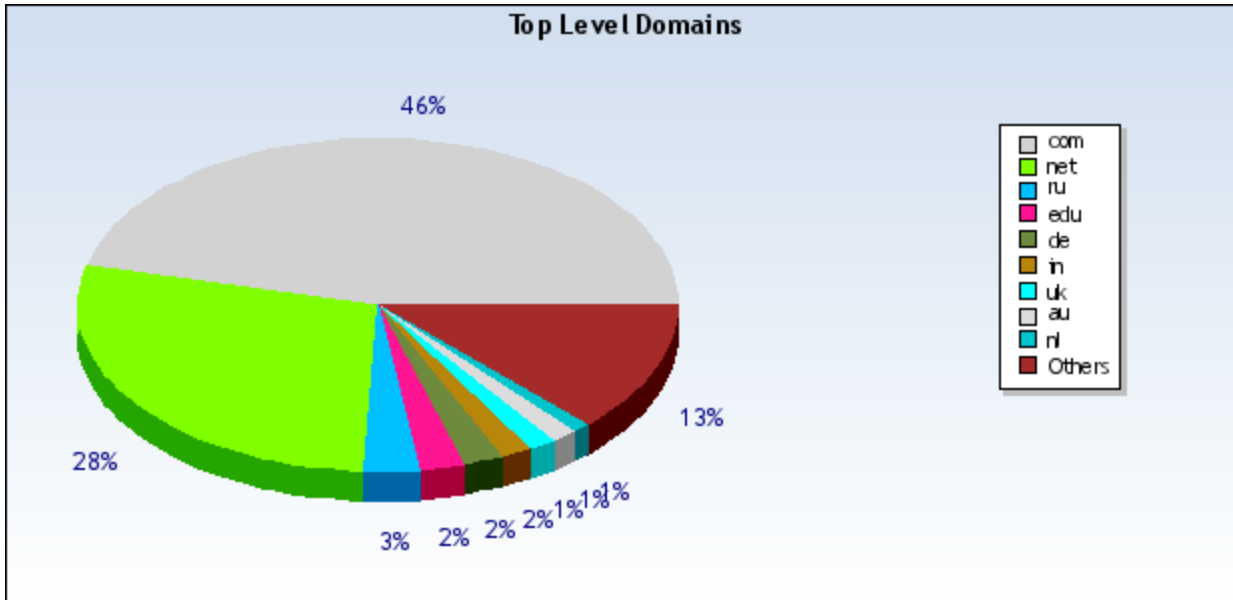

Referer domains: LGrace.com