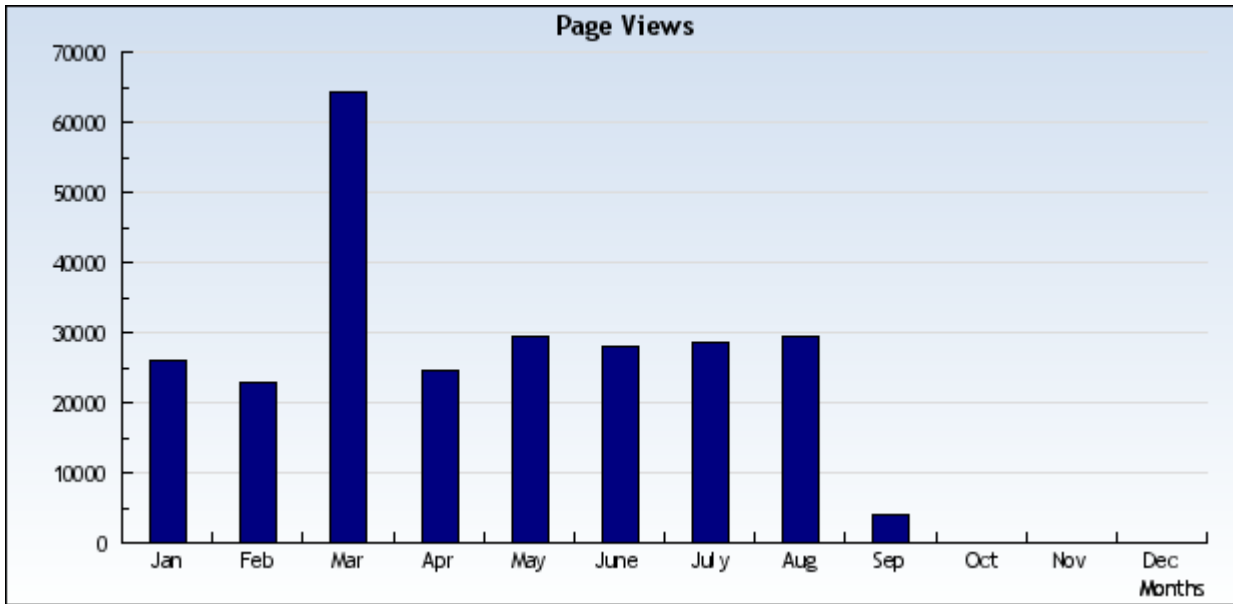

The following data is to be used by Miami University students for educational purposes only. It should not be shared.

Page Impressions for January – September, for all sites in LGrace.com

Page Impression for all sites in LGrace.com for September 9/2/10 to 9/5/10