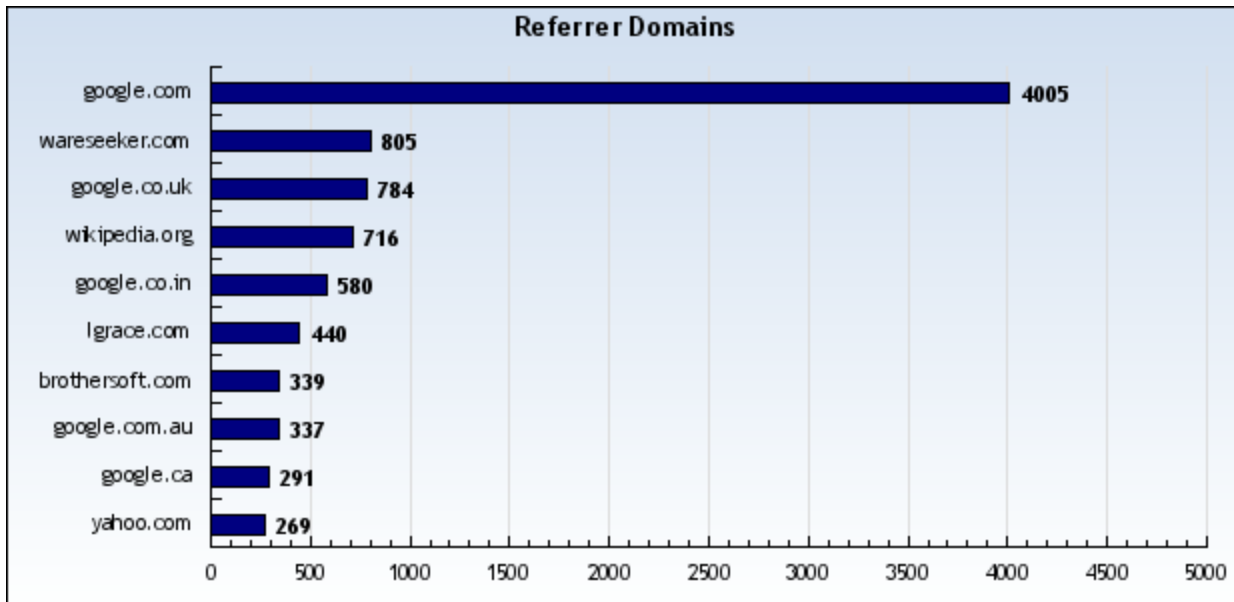

Referrer Domains: LGrace.com