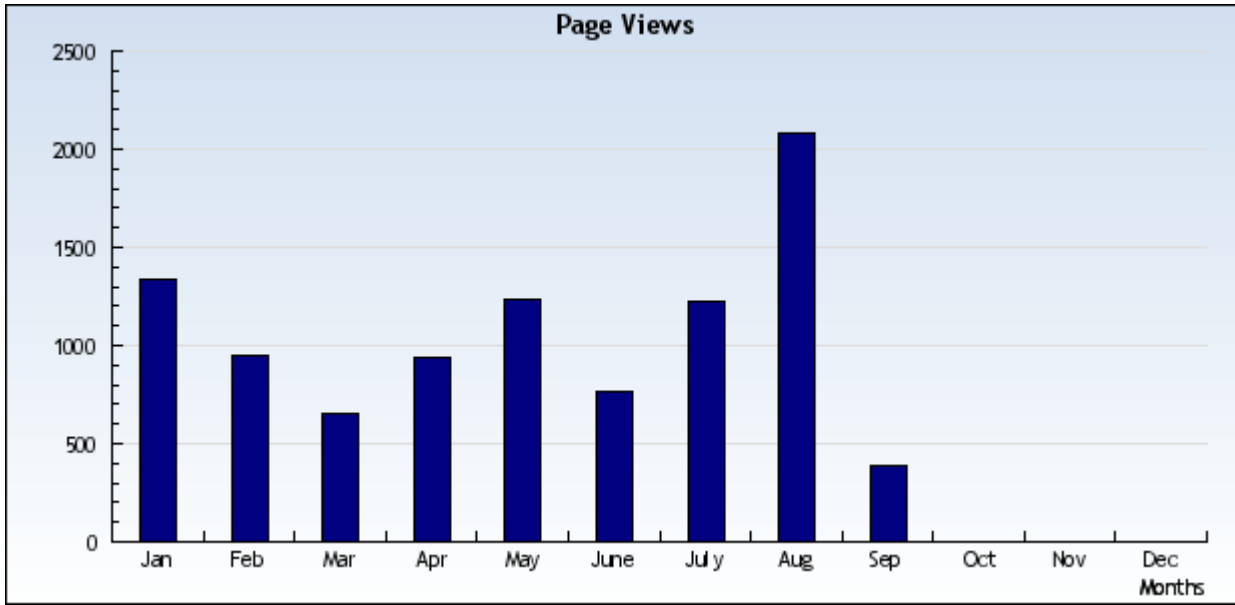

Unique visits for Miami.LGrace.com