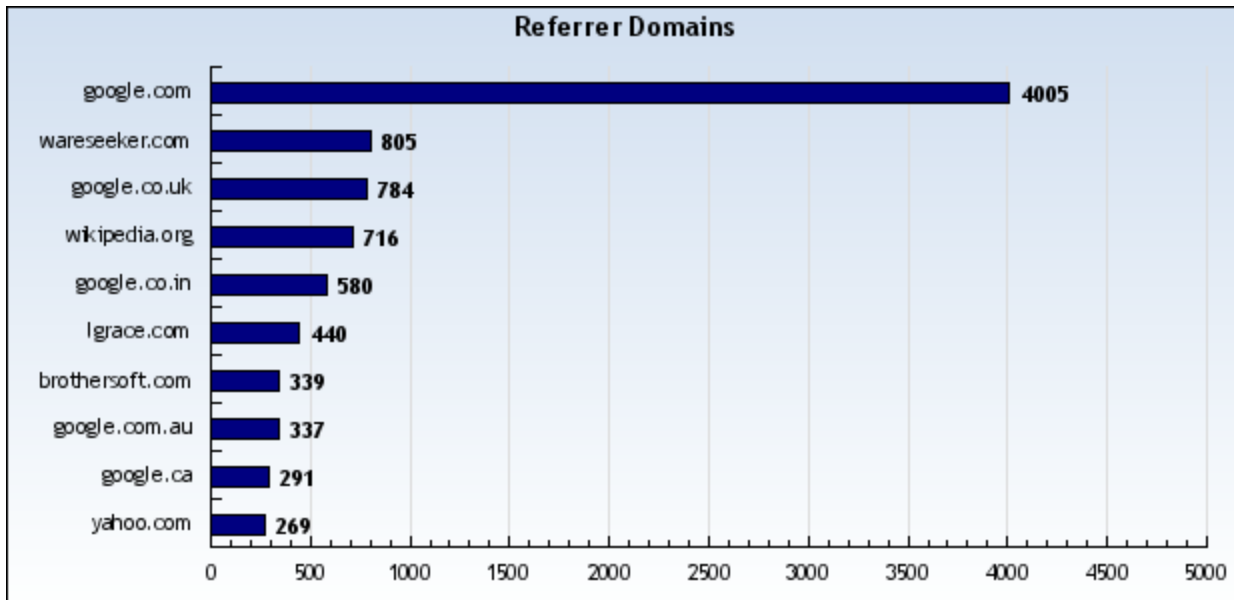

Referrer Domains: LGrace.com